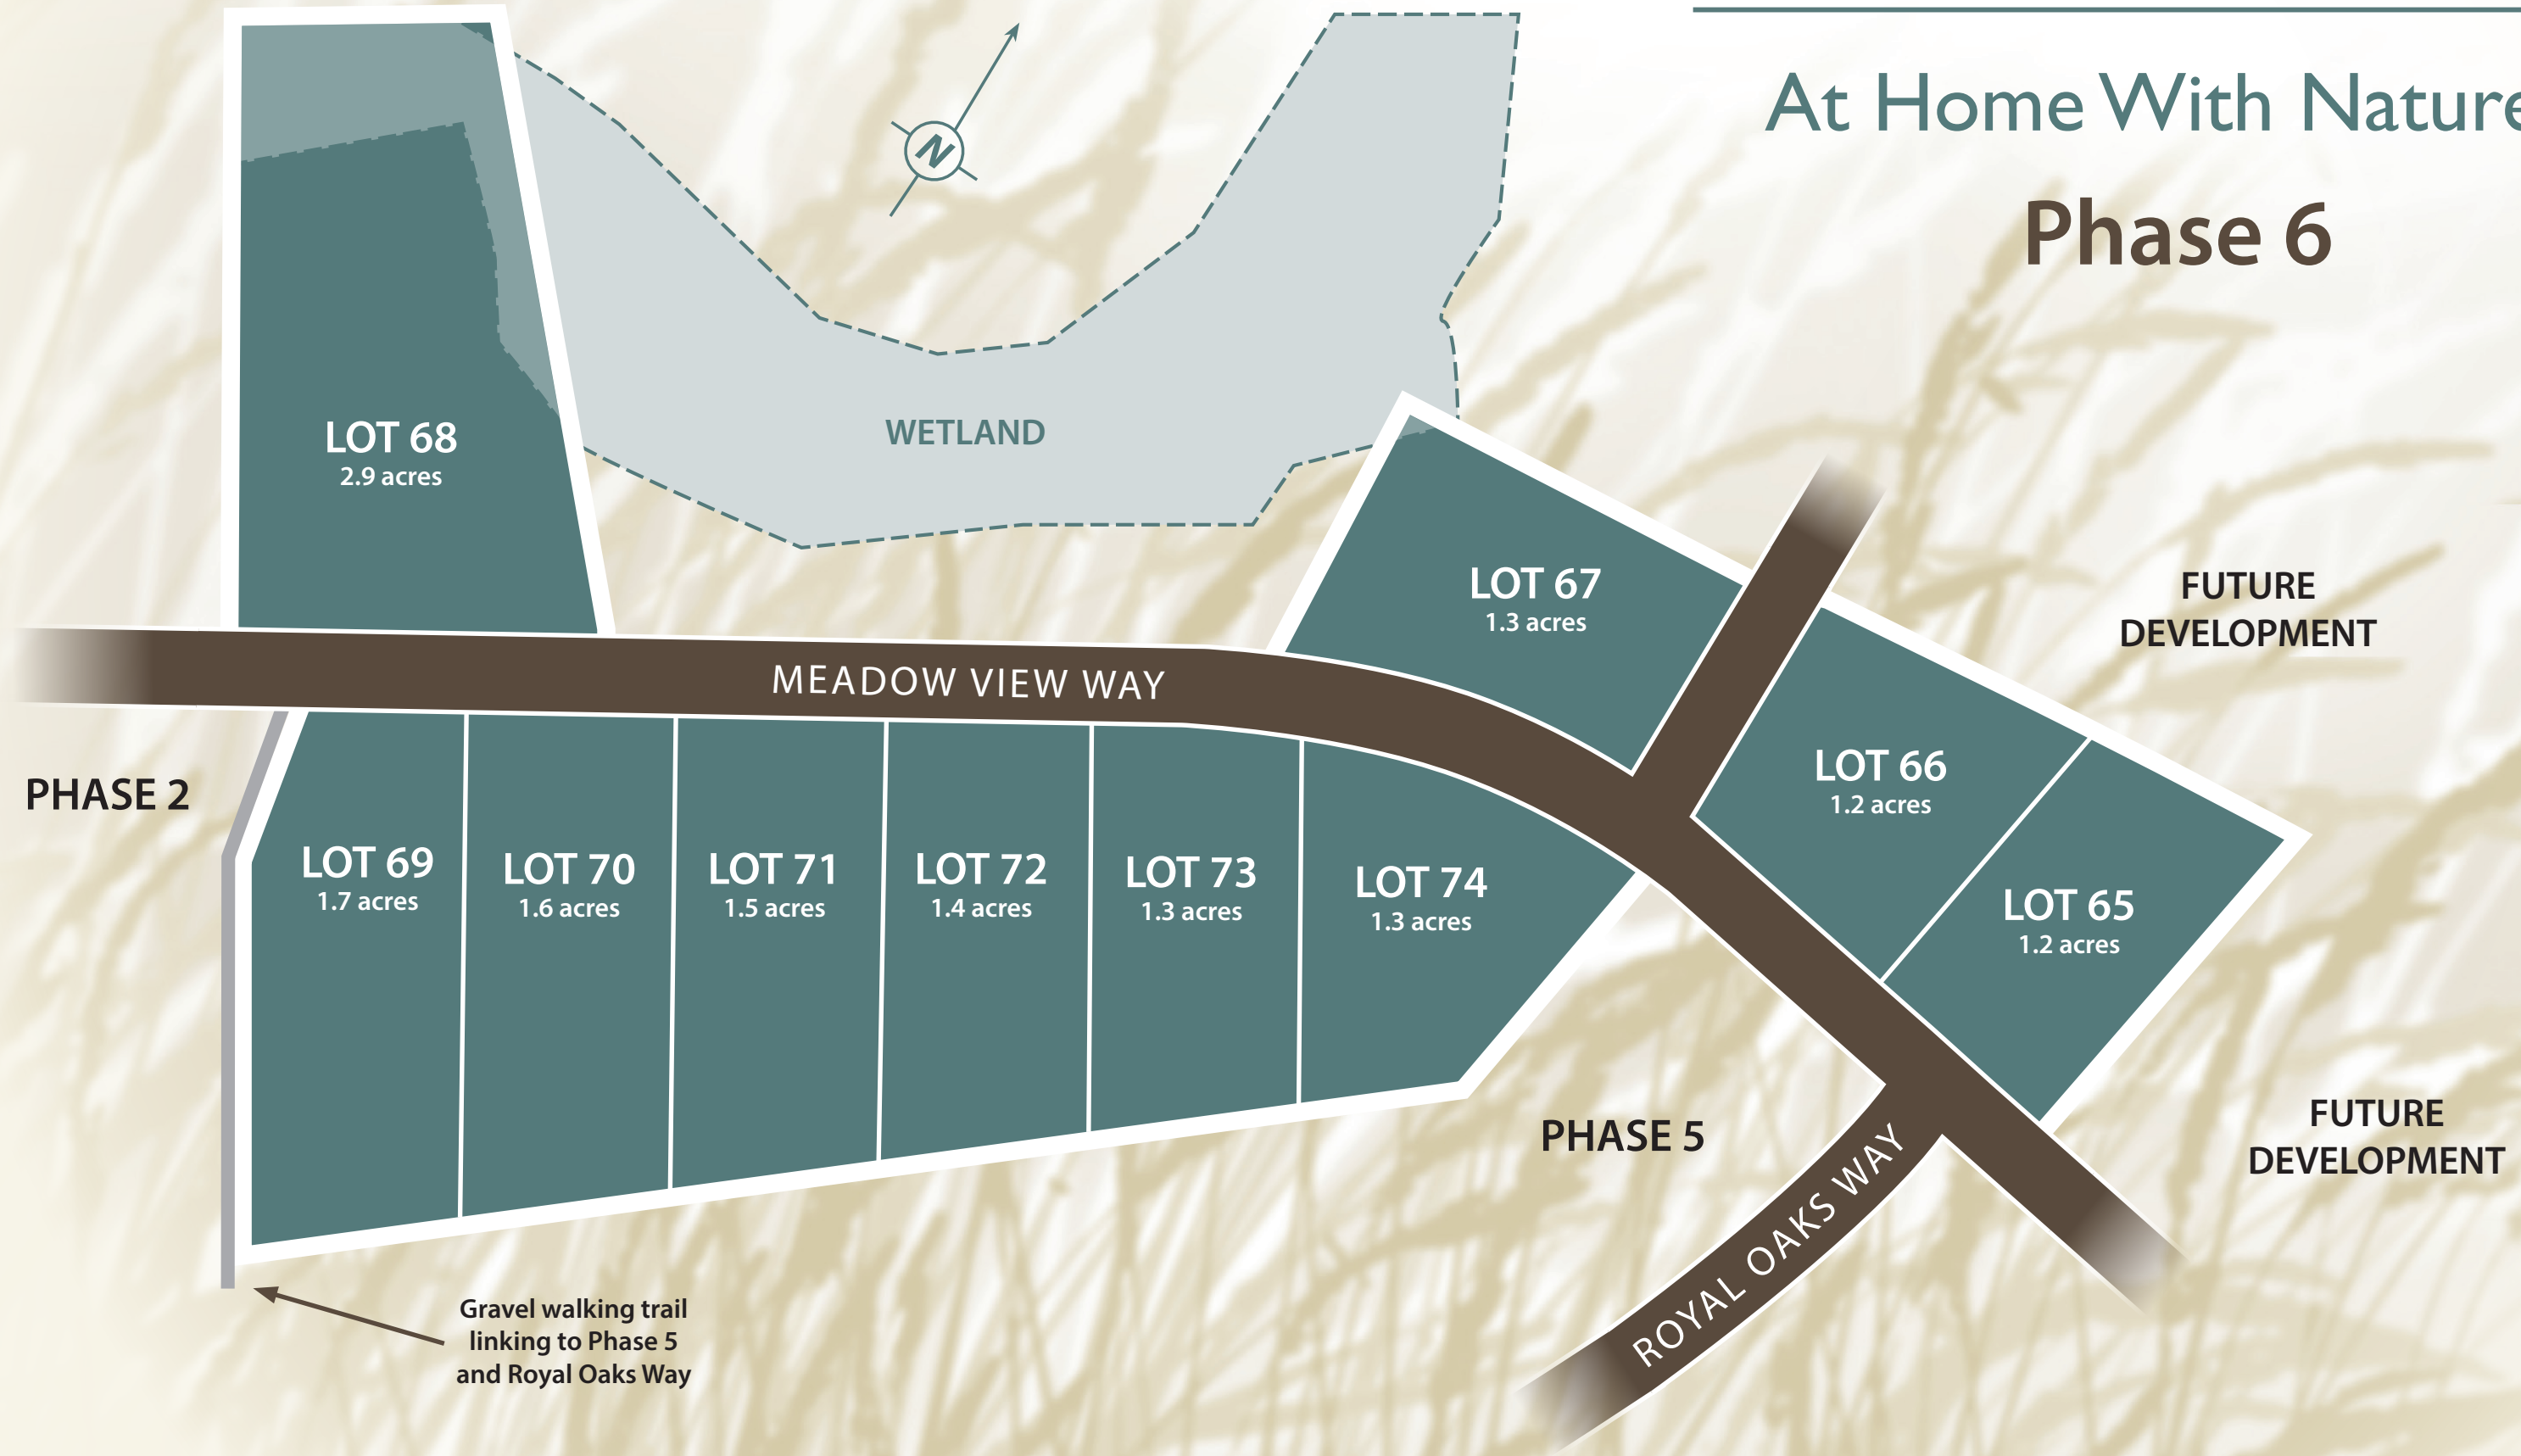

# GARDEN MEADOWS

At Home With Nature

## Phase 6

LOT 68  
2.9 acres

WETLAND

LOT 67  
1.3 acres

FUTURE  
DEVELOPMENT

MEADOW VIEW WAY

PHASE 2

LOT 69  
1.7 acres

LOT 70  
1.6 acres

LOT 71  
1.5 acres

LOT 72  
1.4 acres

LOT 73  
1.3 acres

LOT 74  
1.3 acres

LOT 66  
1.2 acres

LOT 65  
1.2 acres

PHASE 5

FUTURE  
DEVELOPMENT

Gravel walking trail  
linking to Phase 5  
and Royal Oaks Way

ROYAL OAKS WAY